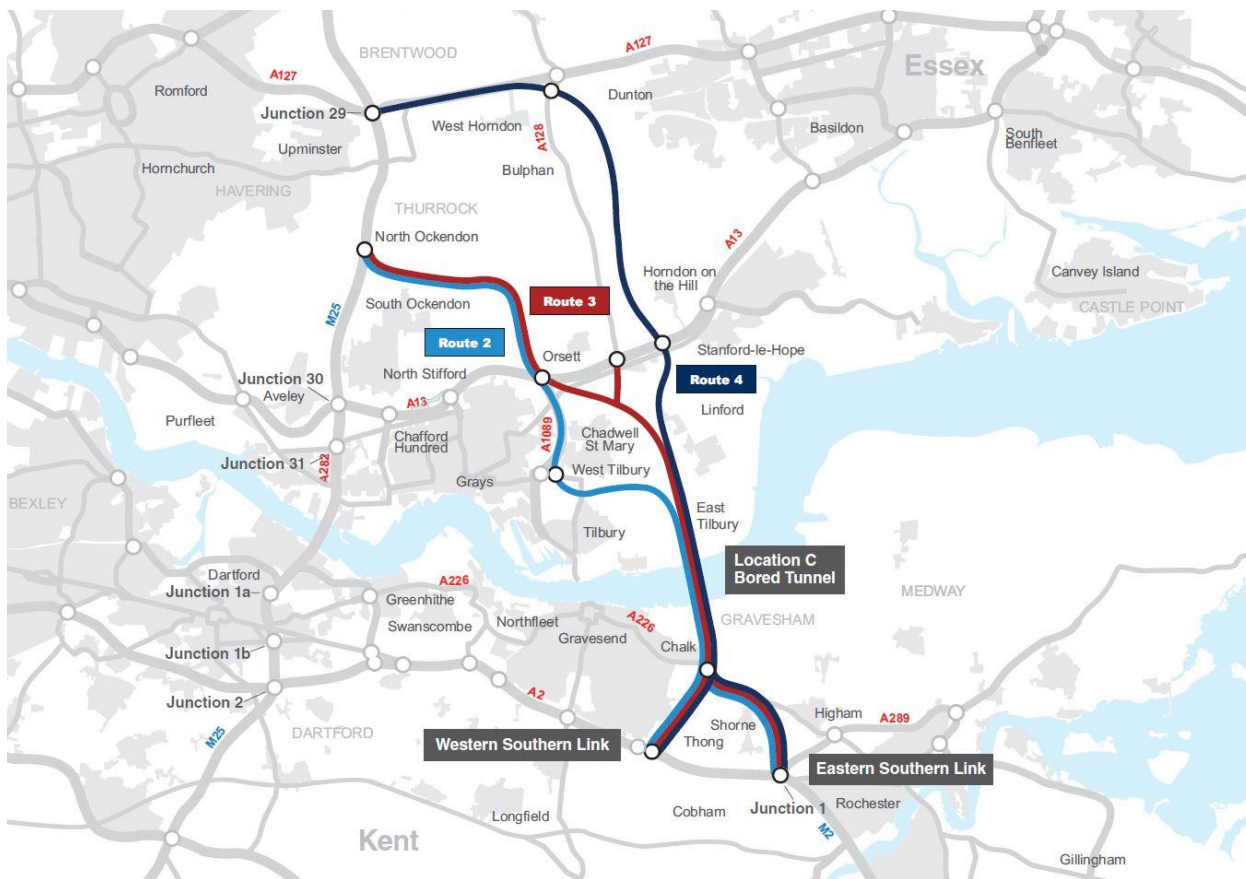

Map of Route Options from Location C

Lower Thames Crossing Route Consultation 2016

Source: <https://highwaysengland.citizenspace.com/cip/lower-thames-crossing-consultation>